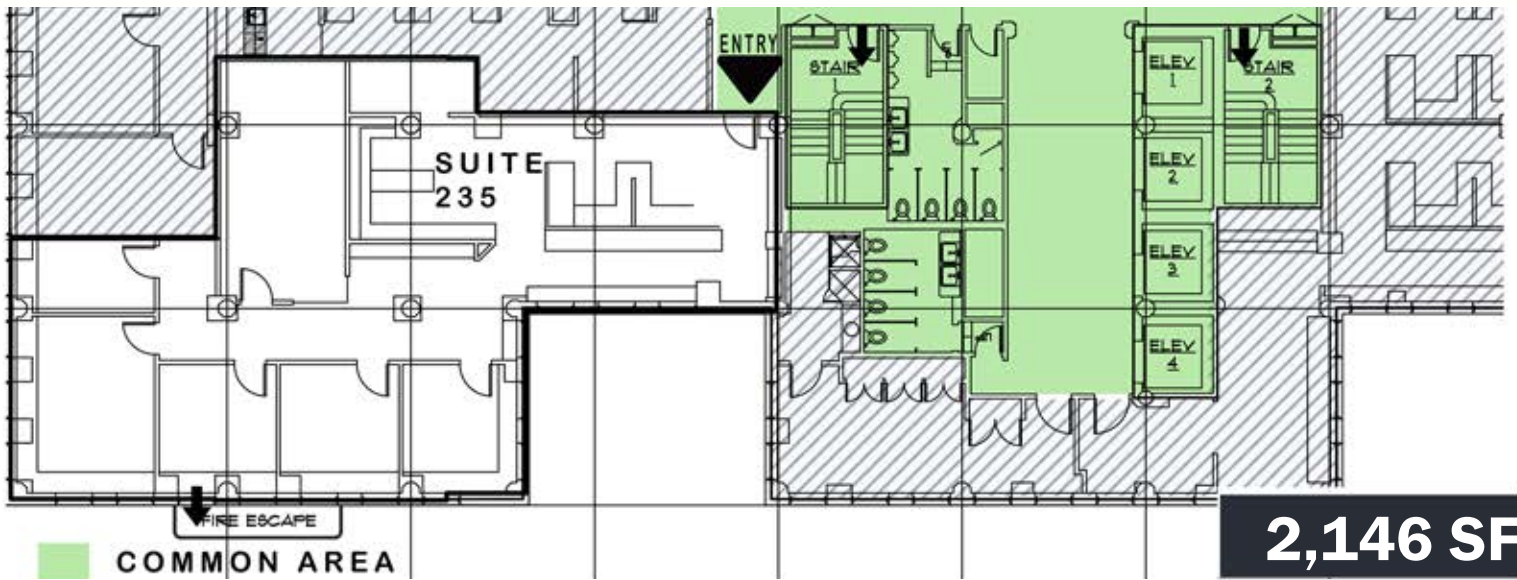

**520 SW Yamhill ST,
Suite 235
Portland, OR 97204**

**PACIFIC
BUILDING**
• • • • •

SUITE INFO

Unit Number – 235
Floor – 2
Date available – Now
Space Use – Office
Sq. Ft. – 2,146
Rate – Negotiable

Space Features: 5 private offices,
conference room, server/computer room
tall ceilings