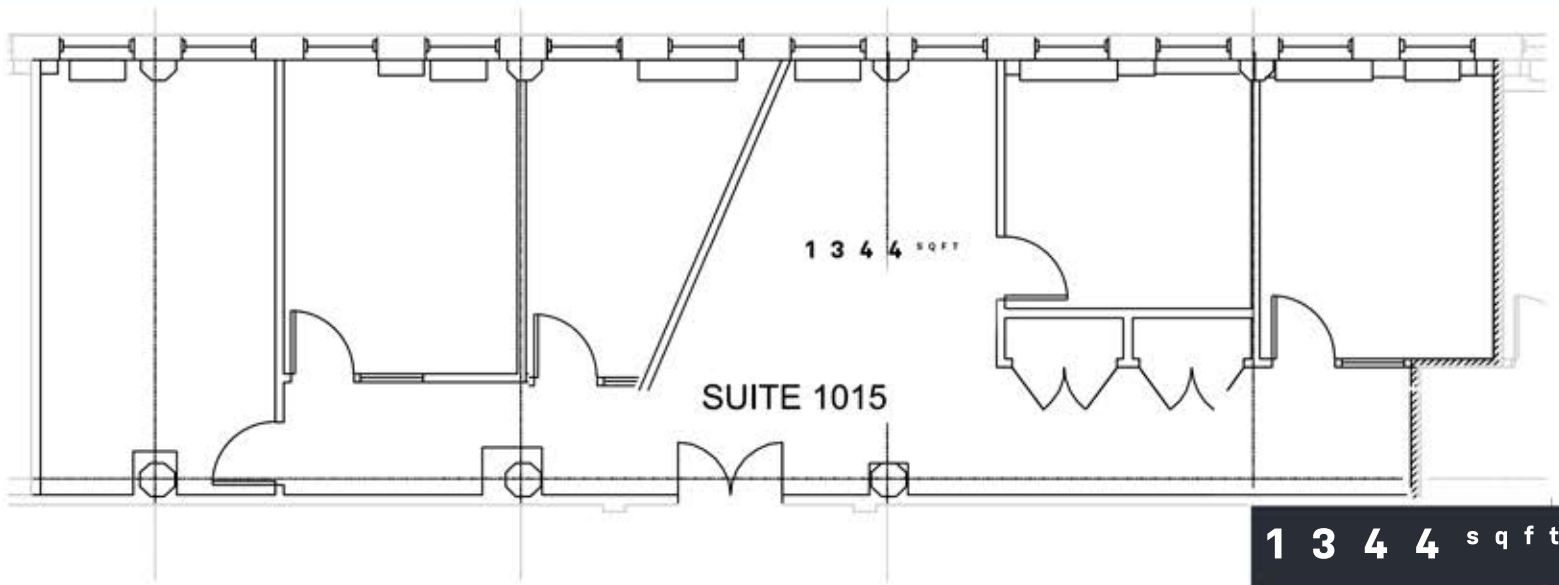

**520 SW Yamhill ST,
1015
Portland, OR 97204**

**PACIFIC
BUILDING**
• • • • •

SUITE INFO

Suite Info
Unit Number – 1015
Floor – 10
Date available – immediate
Space Use – Office
Sq. Ft. – 1344

Features:
5 private offices
Pioneer courthouse view
Operable windows