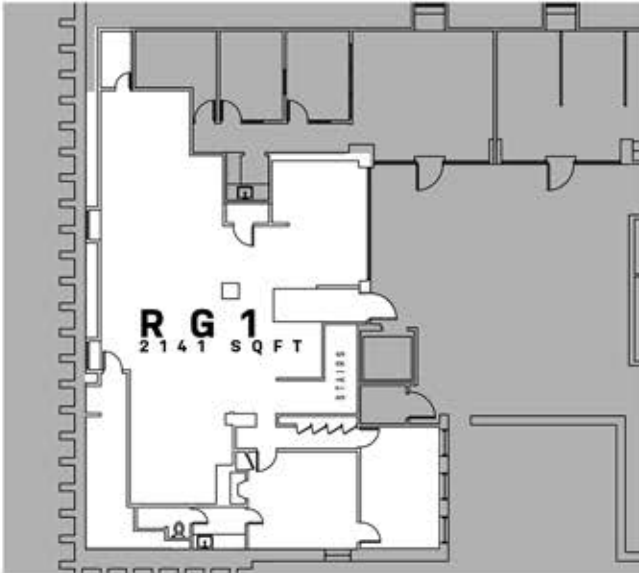

**520 SW Yamhill ST,
RG1
Portland, OR 97204**

**PACIFIC
BUILDING**
•••••

SUITE INFO

Suite Info
Unit Number – Roof Garden 1
Floor – Roof Garden/11
Date available – september 2021
Space Use – Office
Sq. Ft. – 2141

Features:
Creative space
Lots of light
Roof garden view

**503-227-6142
contact@thepacificbuilding.com**