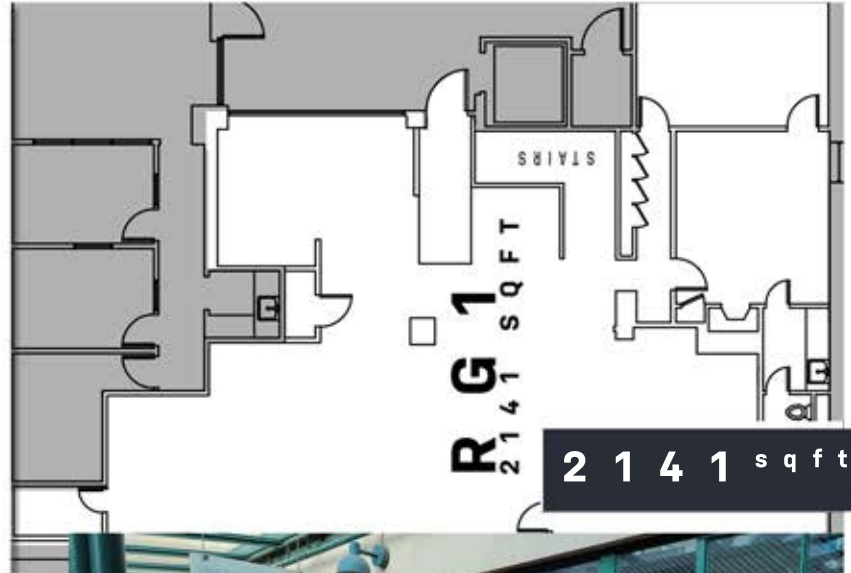

**520 SW Yamhill ST,
RG1
Portland, OR 97204**

**PACIFIC
BUILDING**
•••••

SUITE INFO

Suite Info
Unit Number – Roof Garden 1
Floor – Roof Garden/11
Date available – september 2021
Space Use – Office
Sq. Ft. – 2141